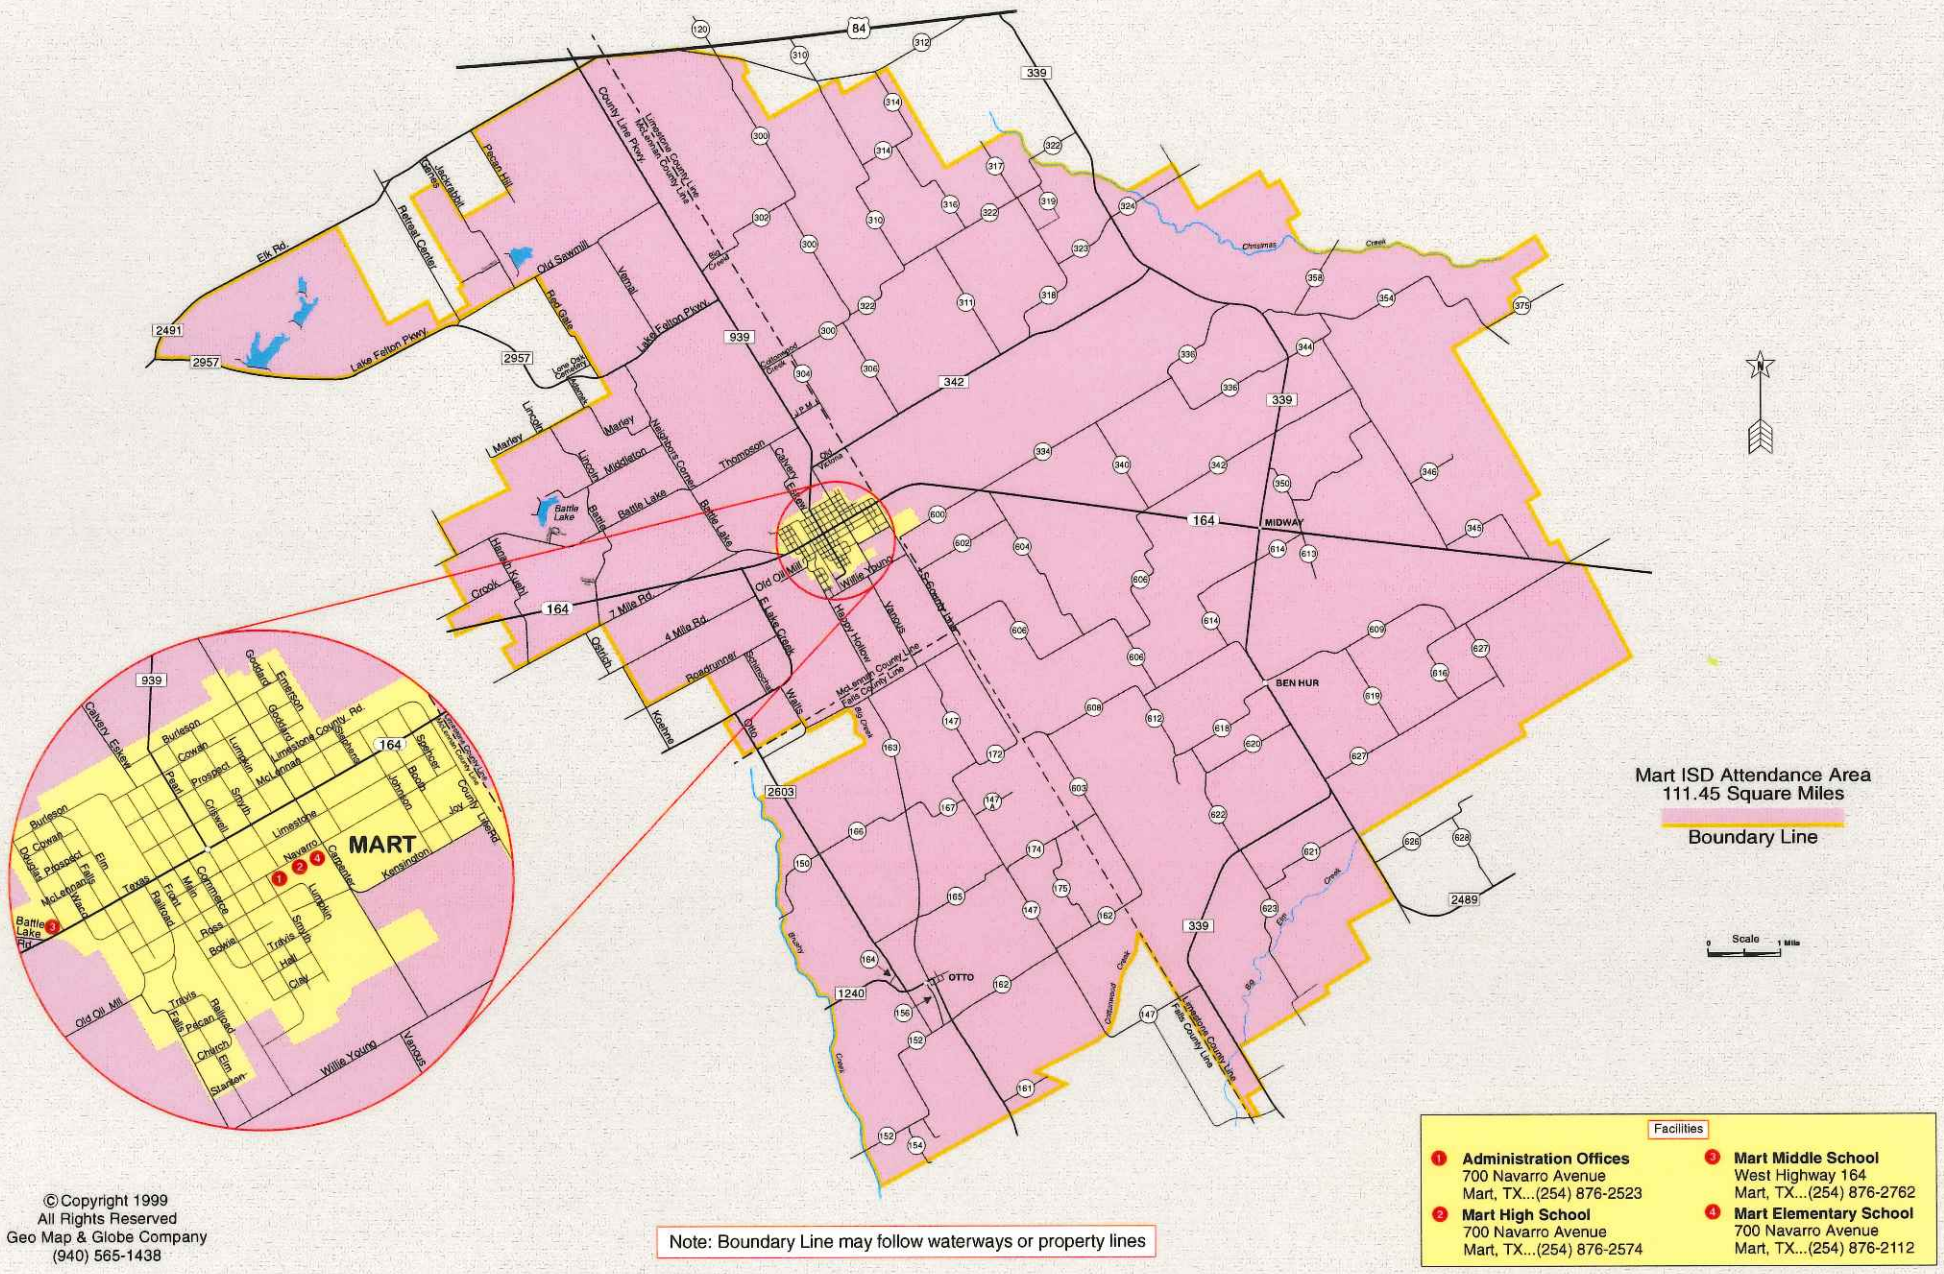

Mart Independent School District

Mart ISD Attendance Area
111.45 Square Miles

Boundary Line

Scale 1 Mile

Facilities

- 1 Administration Offices
700 Navarro Avenue
Mart, TX...(254) 876-2523
- 2 Mart High School
700 Navarro Avenue
Mart, TX...(254) 876-2574
- 3 Mart Middle School
West Highway 164
Mart, TX...(254) 876-2762
- 4 Mart Elementary School
700 Navarro Avenue
Mart, TX...(254) 876-2112

Note: Boundary Line may follow waterways or property lines